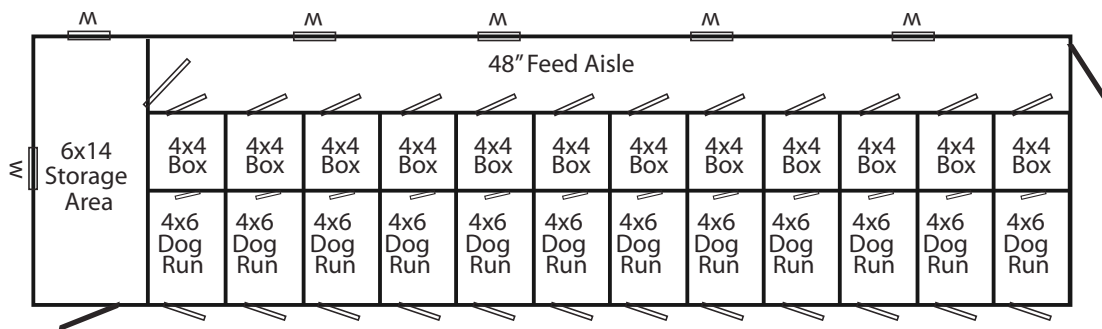

14'x 54' KENNEL

12 Run w/6'x14' Storage

White Siding
Dk Blue Trim
Gallery Blue Roof
Standard Trim Package

SHOWN WITH OPTIONAL:

Metal Roof
Poly Urea Run Floor
Stainless Steel Channel Drains
4' Solid Dividers
Welded Wire Panels
Guillotine Dog Doors
Exhaust Fans

Capacity
12