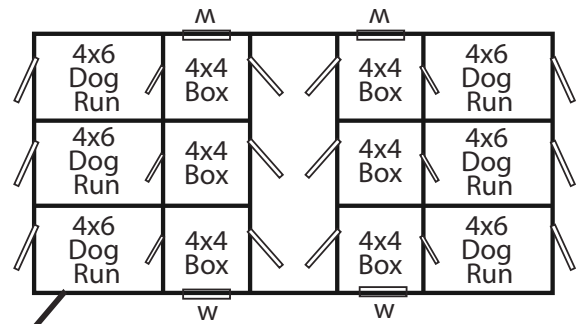

12x24 6-Run Layout