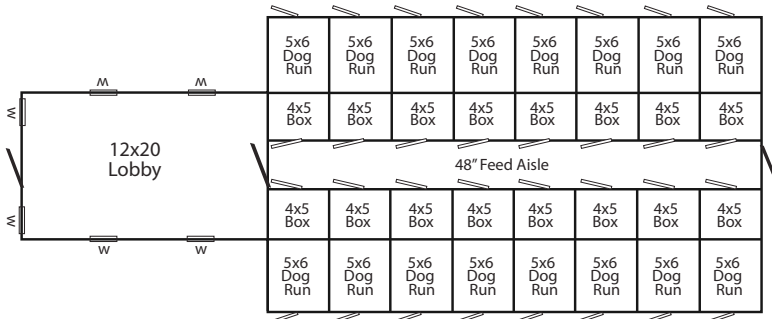

Guillotine Dog Doors

Stainless Steel Channel Drains

Stainless Steel Water Bowls

Sink

Hose Port

Vent Lite Pre-Hung Man Doors

Electrical Package

Capacity
16