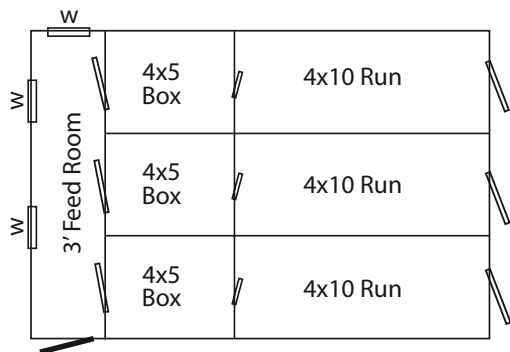

12' x 18' KENNEL

3 Run

Navajo White Siding

Buckskin Trim

Walnut Brown Shingles

Standard Trim Package

Capacity
3

SHOWN WITH OPTIONAL:

Red 9-Lite Pre-Hung Door

Welded Wire Panels

4' High Solid Dividers

Stainless Steel Channel Drain

24" Dog Doors