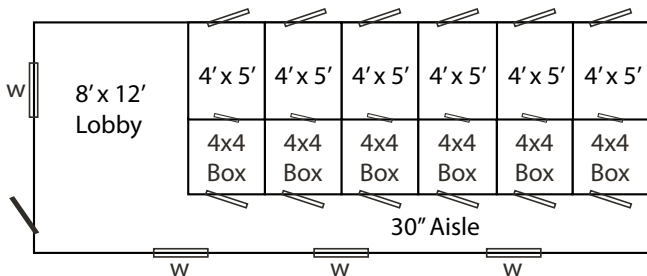

12'x 32' KENNEL

6 Run

Dk Gray Siding

White Trim

Charcoal Metal Roof

Capacity
6

SHOWN WITH OPTIONAL:

Metal Roof

Deluxe Dog Doors

Guillotine Dog Doors

Pre-Hung 9-Lite Door

Feeder Bowl System

Hose Port

Sink

Interior Drain

16" Exhaust Fan

4' High Solid Kennel Dividers

Electrical Package

Exterior Entrance Light