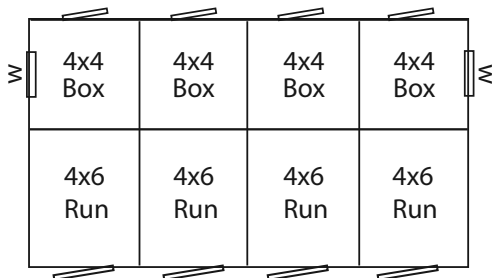

10'x 16' KENNEL

4 Run

Hunter Green Siding

White Trim

Charcoal Shingle

Standard Trim Package

Capacity
4

SHOWN WITH OPTIONAL:

Stainless Steel Channel Drain