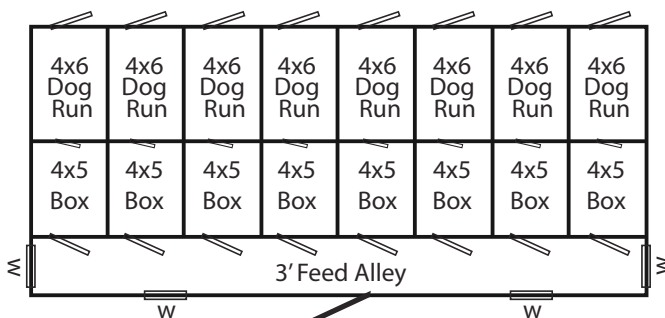

Feeder Bowls

4' High Solid Dividers

Floor Heat System

Wash Tub

Hose Port

Electrical Package

Available in two floor plan options

14'x 30' KENNEL