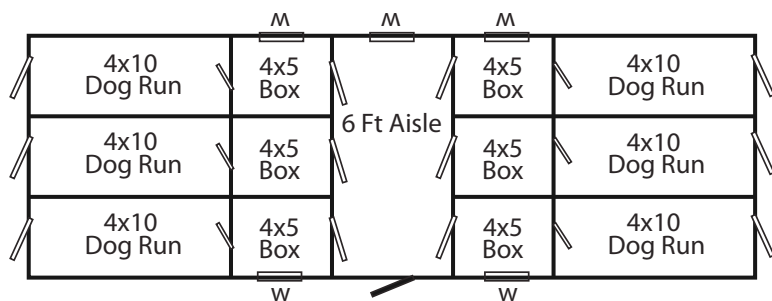

12' x 36' KENNEL

6 Run

Dk Gray Siding

White Trim

Charcoal Shingles

Black Door

Standard Trim Package

Capacity
6

SHOWN WITH OPTIONAL:

4' High Solid Dividers

AC Unit

Envi Space Heater

Hose Port

Stainless Steel Channel Drain

Electrical Package