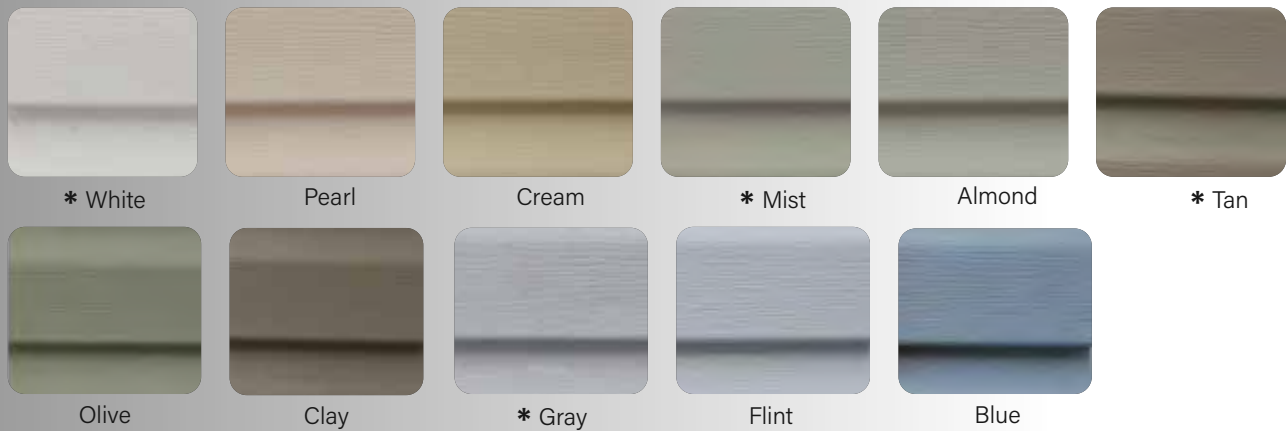

CHOOSE YOUR

COLOR OPTIONS

CHOOSE YOUR METAL COLORS

Bright White Light Stone Beige Clay Tan Bone White Ash Gray Pewter Gray

Charcoal Bronze Scarlet Red Barn Red Colonial Red Burgundy Brown Gold

Patina Green Avocado Green Forest Green Evergreen Slate Blue Gallery Blue Dark Blue Black

CHOOSE YOUR SHINGLE COLORS

Charcoal Forest Green Nickel Gray Walnut Brown Weather Gray Cedar Williamsburg Slate

Cedar Shake (Optional)

CHOOSE YOUR

COLOR OPTIONS

CHOOSE YOUR PAINT COLORS

CHOOSE YOUR VINYL COLORS

* Indicates stock colors - all other colors are non-stock.

CHOOSE YOUR STAIN COLORS * Indicates Standard Stain Colors

URETHANE Stain Colors (OPTIONAL) Note: Urethane colors are only available on LP Siding.