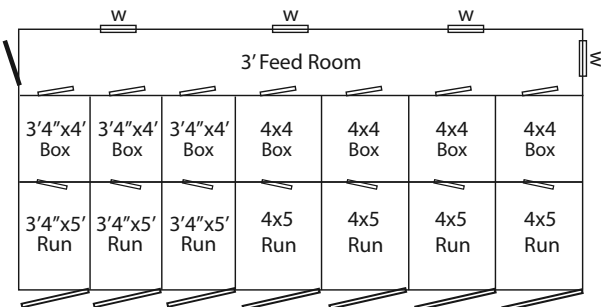

Capacity
 6

SHOWN WITH OPTIONAL:

- 11-Lite Pre Hung Door
- Elite Gable Vent
- Welded Wire Panels
- Stainless Steel Channel Drain
- Feeder Bowls
- 4' Solid Dividers

12x22 6-Run Layout

12x26 7-Run Layout

12' x 18' KENNEL