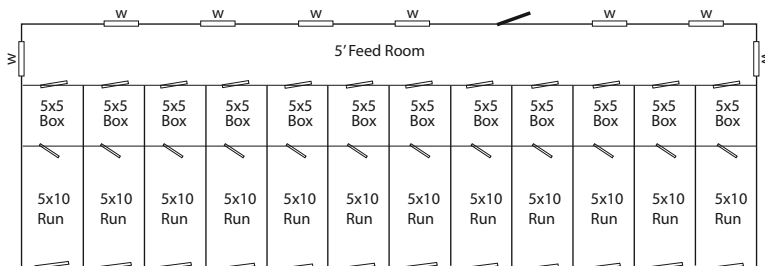

20'x 60 KENNEL

12 Run

- Light Stone Metal Siding
- Colonial Red Trim
- White Metal Roof
- Standard Trim Package

Shown with Optional:

- Metal Siding
- Metal Roof
- Welded Wire Panels
- 36"x40" Double Hung Windows
- Stainless Steel Channel Drains
- 24" Dog Doors
- Exhaust Fan
- Ceiling Fans
- 4' Solid Dividers
- Feeder Bowls
- Mini Split Heat/AC System
- Electrical Package
- On Demand Water Heater
- Sink
- Hose Port