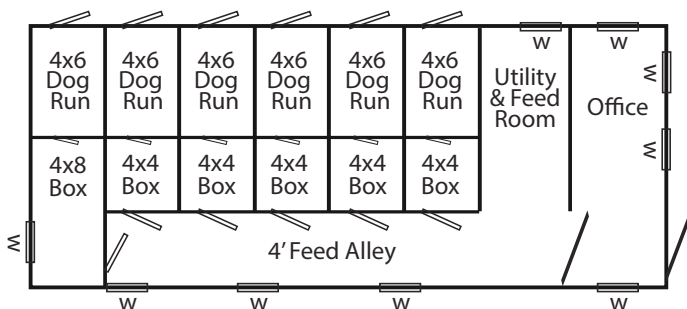

14' x 34' KENNEL

6 Run

Pearl Siding

Capacity

6

Tan Trim

Bronze Metal Roof

SHOWN WITH OPTIONAL:

Vinyl Siding

Metal Roof

Radiant Floor Heat System

Whelping Nests

Wash Tub

Retractable Hose Reel W/Hose Bib

Shower Head W/Hose Bib

16" Exhaust Fan

56" Ceiling Fans

Solar System

Exterior Wash Down

Raised Floor

Tenderfoot Flooring

Guillotine Dog Doors

Auto Water Bowls

S.S. Feeders

S.S. Kennel Fronts

6-Ga. Welded-Wire Exterior Run Fencing

9-Lite Pre-hung Door

Interior Drains

4' High Solid Dividers

Double Hung Windows