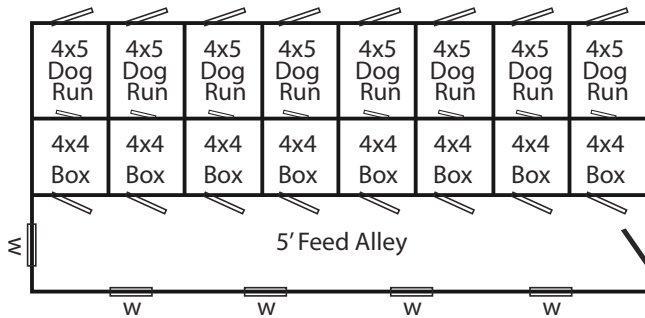

Feeder Bowls

4' High Solid Dividers

Floor Heat System

Wash Tub

Hose Port

Electrical Package

Available in two floor plan options

14'x 30' KENNEL