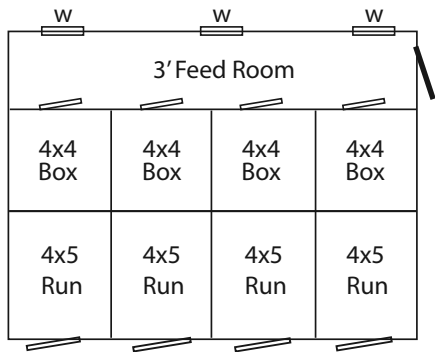

12' x 16' KENNEL

4 Run

Navajo White Siding
Buckskin Trim
Bronze Metal Roof
Standard Trim Package

Capacity
4

SHOWN WITH OPTIONAL:

Metal Roof
Elite Gable Vents
Slat Shutters
Feeder Bowls
Stainless Steel Channel Drain
4' High Solid Dividers
Electrical Package