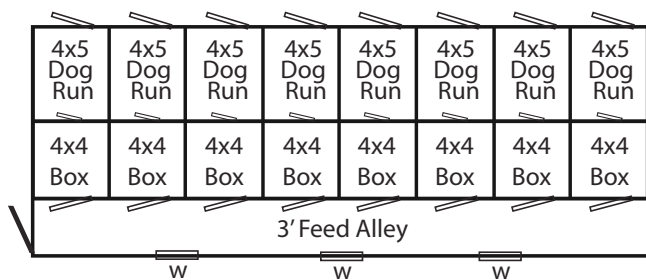

12'x 32' KENNEL

8 Run

Capacity
8

Chestnut Siding

Black Trim

Walnut Brown Shingles

Standard Trim Package

SHOWN WITH OPTIONAL:

Guillotine Dog Doors

Stainless Steel Channel Drain

Wash Tub

Mini Split Heat/AC System

Electrical Package