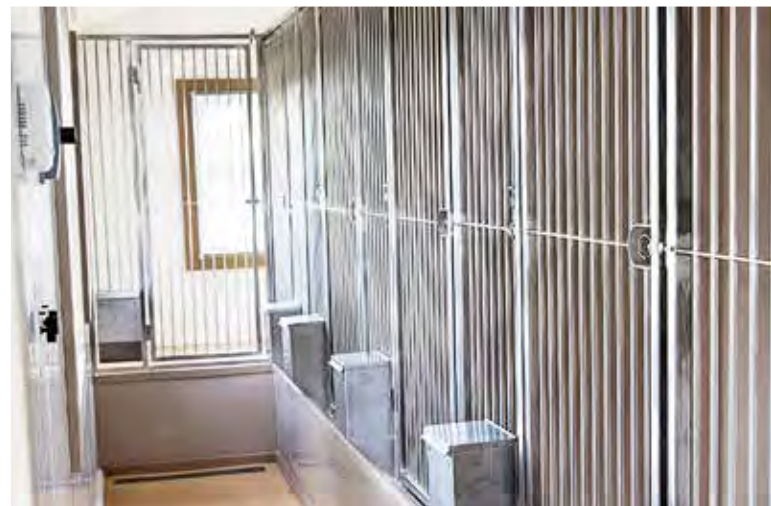

14' x 34' KENNEL

6 Run

Pearl Siding

Capacity

6

Tan Trim

Bronze Metal Roof

SHOWN WITH OPTIONAL:

Vinyl Siding

Metal Roof

Radiant Floor Heat System

Whelping Nests

Wash Tub

Retractable Hose Reel W/Hose Bib

Shower Head W/Hose Bib

16" Exhaust Fan

56" Ceiling Fans

Solar System

Exterior Wash Down

Raised Floor

Tenderfoot Flooring

Guillotine Dog Doors

Auto Water Bowls

S.S. Feeders

S.S. Kennel Fronts

6-Ga. Welded-Wire Exterior Run Fencing

9-Lite Pre-hung Door

Interior Drains

4' High Solid Dividers

Double Hung Windows