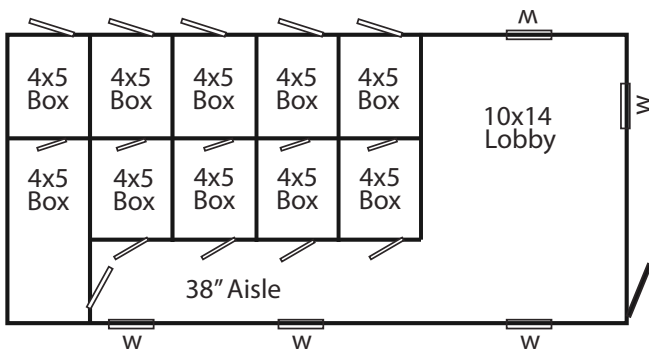

14'x 30' KENNEL

5 Run

Barn Red Siding
Black Trim
Black Metal Roof

Capacity
5

SHOWN WITH OPTIONAL:

Metal Siding
Metal Roof
9 Lite Pre-Hung Door
36x36 Slider Windows
20x40 Slider Windows
Feed Bowl System
S.S. Feeders
Hose Port
Wash Tub
Interior Drain
Radiant Floor Heat
Whelping Nests
Mini Split Heat/AC Unit
16" Exhaust Fan
4' High Solid Dividers
6-Gauge Welded-Wire Fencing
Electrical Package