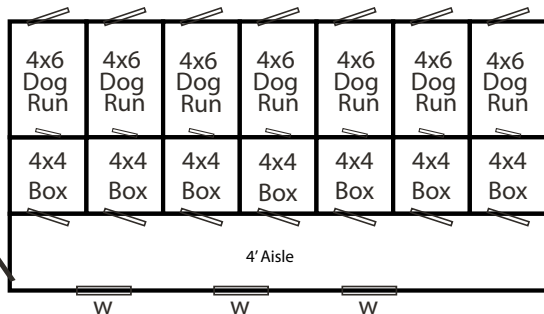

Hose Port

L-P On-Demand Water Heater

L-P Wall Mount Room Heater

2 Gable Vents

6-Ga. Welded Wire Fencing

36"x36" Slider Windows

20"x40" Slider Windows

9-Lite Pre-Hung Door