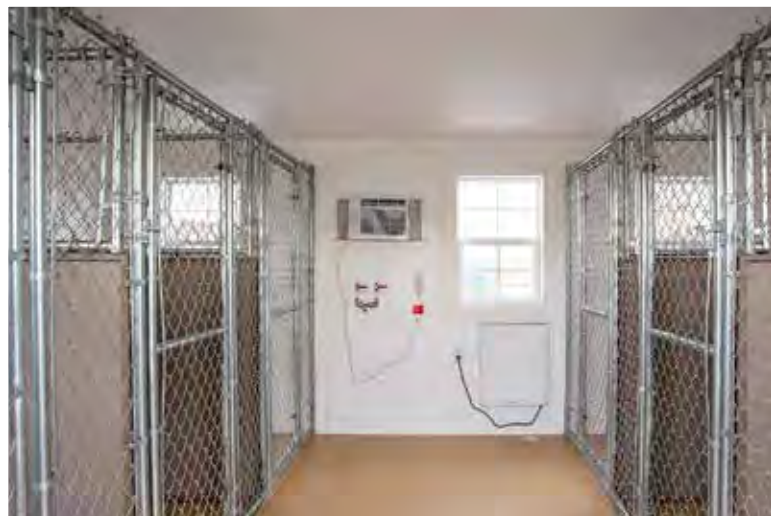

12' x 36' KENNEL

6 Run

Dk Gray Siding

White Trim

Charcoal Shingles

Black Door

Standard Trim Package

Capacity
6

SHOWN WITH OPTIONAL:

4' High Solid Dividers

AC Unit

Envi Space Heater

Hose Port

Stainless Steel Channel Drain

Electrical Package