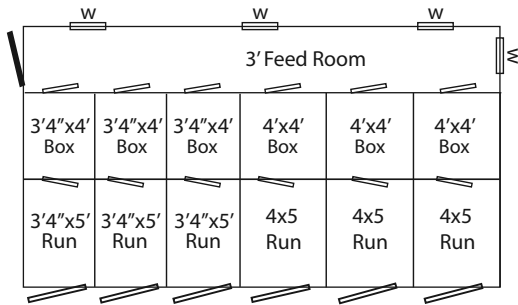

12x22 6-Run Layout

12x26 7-Run Layout