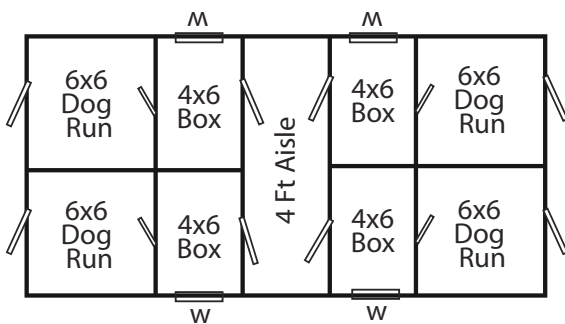

12'x 24' KENNEL

6 Run

Capacity
6

Lt. Gray Siding
Dk Gray Trim
Pewter Gray Metal Roof
Standard Trim Package

Shown with Optional:

Metal Roof
4' High Solid Dividers
Stainless Steel Channel Drain
Painted Door

12x24 4-Run Layout