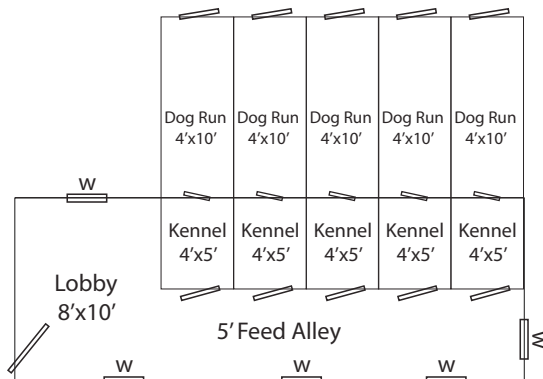

Feeder Bowls

Floor Heat System

Wash Tub

Hose Port

12v Light Package

Capacity
5

14'x 54' KENNEL

12 Run w/6'x14' Storage