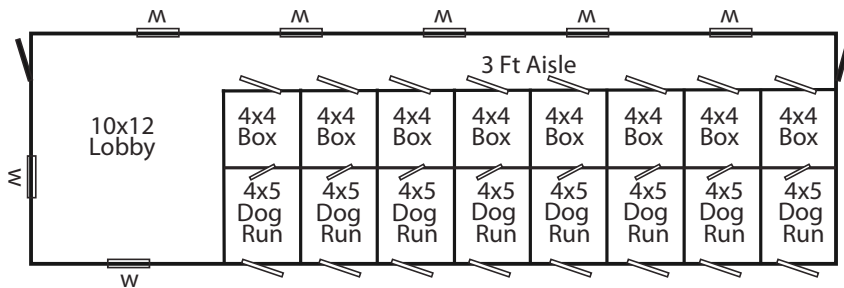

12'x 42' KENNEL

8 Run

w/10'x12' Lobby

Light Gray Siding

Dark Gray Trim

Nickel Gray Shingles

Standard Trim Package

Capacity
8

SHOWN WITH OPTIONAL:

2 A/C Units

Stainless Steel Channel Drain

Sink

Hose Port