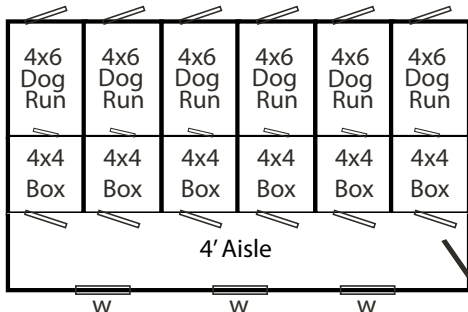

14'x 24' KENNEL

6 Run

Clay Siding
Bronze Trim
Bronze Metal Roof

SHOWN WITH OPTIONAL:

- Metal Siding
- Metal Roof
- Raised Floor
- Tenderfoot Flooring
- Exterior Wash Down
- Interior Drain
- 16" Exhaust Fan
- 6 Ga. Welded Wire Panels
- 4' High Solid Dividers
- Feed Bowl System
- 12v Light Package
- A-C Unit
- 36"x36" Slider Windows
- 20"x40" Slider Windows
- 9-Lite Pre-Hung Door