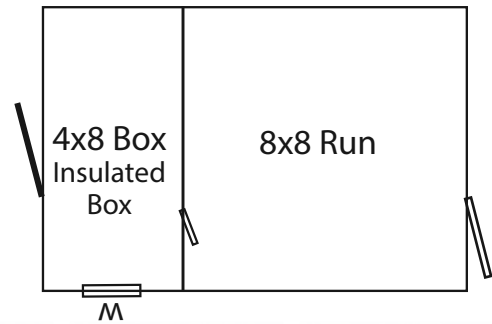

5

Elite

8x12 Kennel

- Red L-P Smartside Siding
- Beige Trim
- Beige Door
- Walnut Brown Shingles

Shown with optional Elite Gable Vents

Rear View of Shed & Box

Capacity
1

Capacity
1