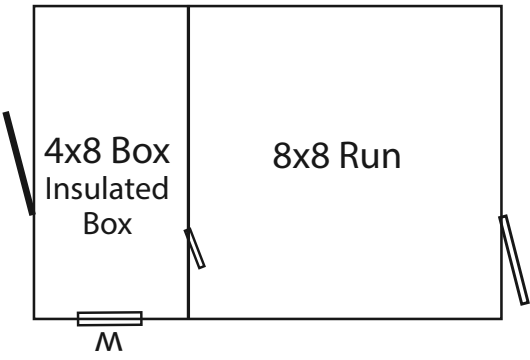

Rear View of Shed and Box

Capacity
2

Capacity
1

Rear View of Shed and Box

Elite 8x12 Kennel

- Board & Batten Siding
- Cedar Stain
- Forest Green Shingles
- Hunter Green Door

*Shown with optional Elite Gable Vents
Vinyl Posts on Run, and 11 Lite Door*