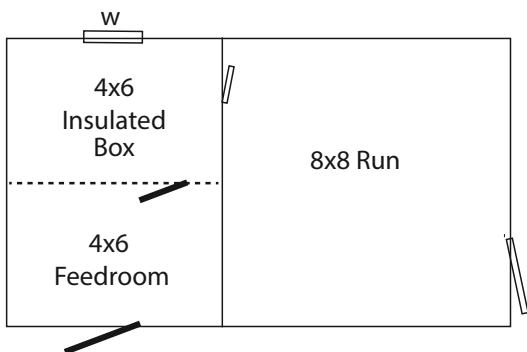

Traditional 8x14 Kennel w/ Feed Room

- Board & Batten Siding
- Walnut Brown Shingles
- Chestnut Painted Door

Shown with optional Vent, 11-Lite Door & Feed Room.