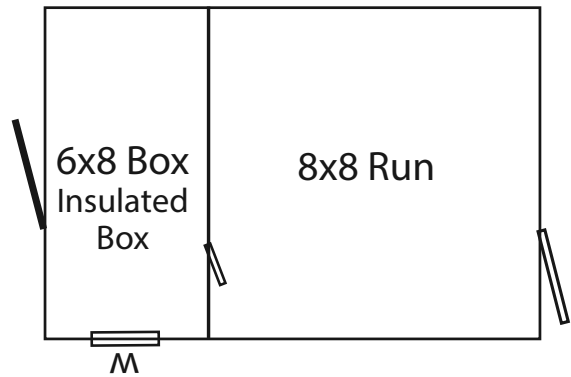

Traditional 8x14 Kennel

- Clay L-P Smartside Siding
- Black Trim
- Black Metal Roof
- Clay Door