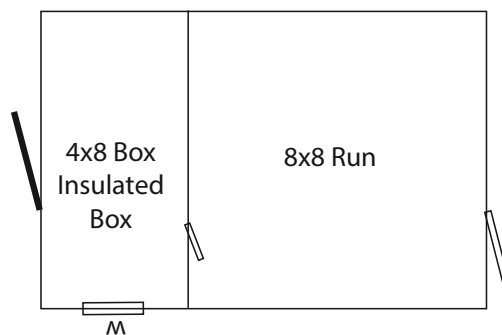

Elite

8x12 Shed Style Kennel with Transom Dormer

- L-P Smartside
- Chestnut Urethane Stain
- White Trim
- Charcoal Shingles

Capacity
1