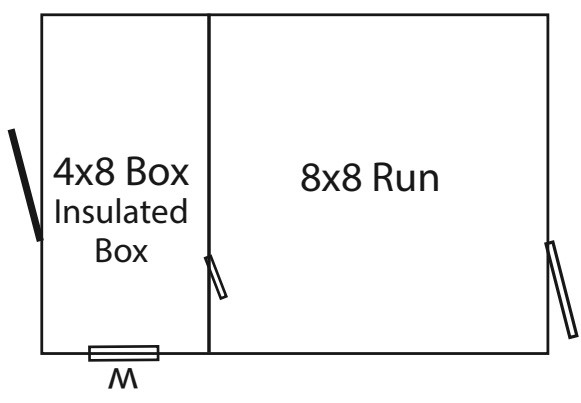

Shown with optional Vent, 11-Lite Door & Feed Room.

Traditional 8x14 Kennel

- Clay L-P Smartside Siding
- Black Trim
- Black Metal Roof
- Clay Door

Capacity
1

Rear View of Shed and Box

Traditional 8x12 Kennel