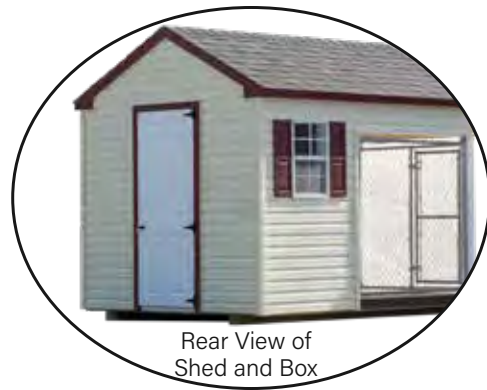

Rear View of
Shed and Box

*Kennels with vinyl siding come
standard with \ 4ft glassboard on
outside wall and vinyl post covers*

Capacity
1

Rear View of
Shed and Box

Traditional

6x10 Kennel

- Tan L-P Smartside Siding
- Red Trim
- Red Metal Roof