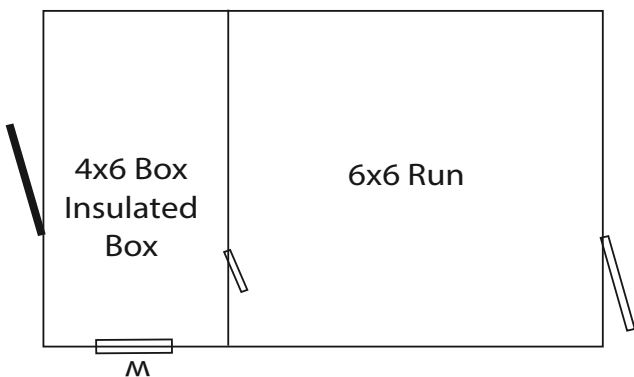

Traditional

6x10 Kennel

- Tan L-P Smartside Siding
- Red Trim
- Red Metal Roof

Shown with optional metal roof