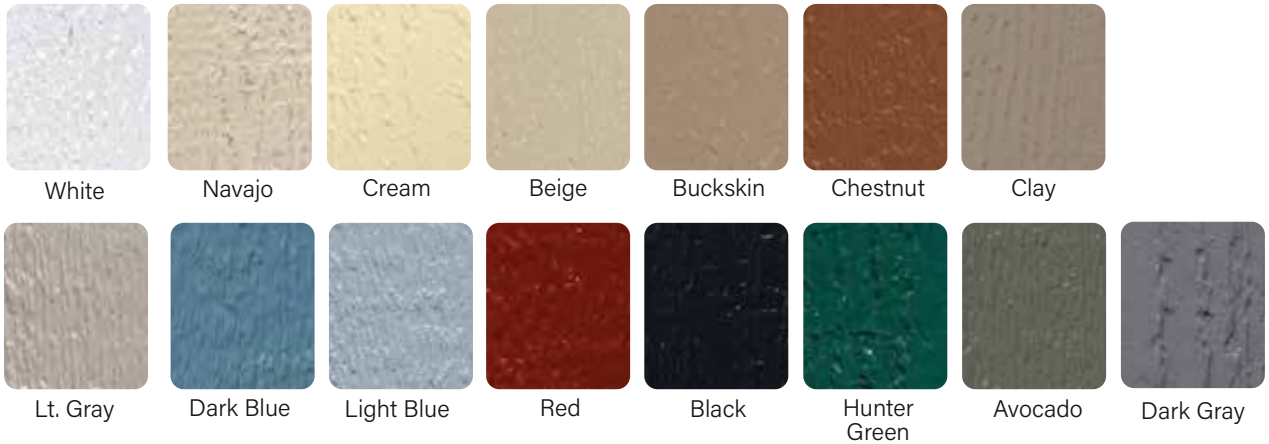

Beige

Clay

Tan

Bone White

Ash Gray

Pewter Gray

Charcoal

Bronze

Forest Green

Evergreen

Slate Blue

Gallery Blue

Dark Blue

Black

CHOOSE YOUR SHINGLE COLORS

Cedar Shake (Optional)

Charcoal

Forest Green

Nickel Gray

Walnut Brown

Weather Gray

Cedar

Williamsburg Slate

CHOOSE YOUR PAINT COLORS

CHOOSE YOUR VINYL COLORS

* Indicates stock colors - all other colors are non-stock.

CHOOSE YOUR STAIN COLORS * Indicates Standard Stain Colors

URETHANE Stain Colors (OPTIONAL) Note: Urethane colors are only available on LP Siding.