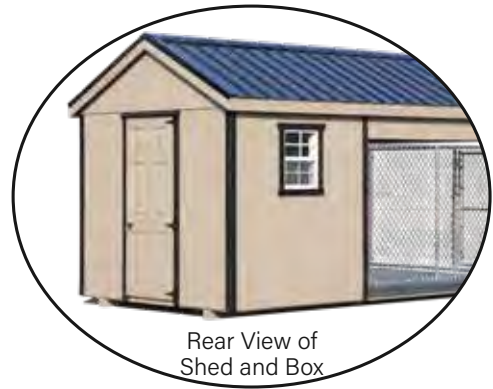

Traditional 8x14 Kennel

- Clay L-P Smartside Siding
- Black Trim
- Black Metal Roof
- Clay Door