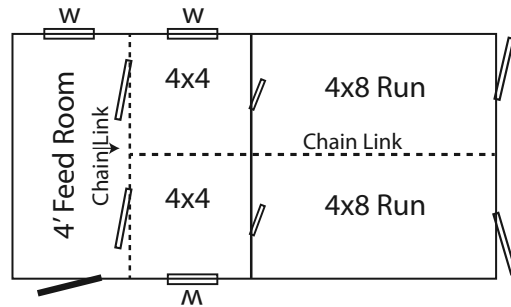

Elite

8x16 Double Kennel

- Gray L-P Smartside Siding
- Dk.. Gray Trim
- Weatherwood Shingles
- White Door

Shown with optional Elite Gable Vents

Capacity
2