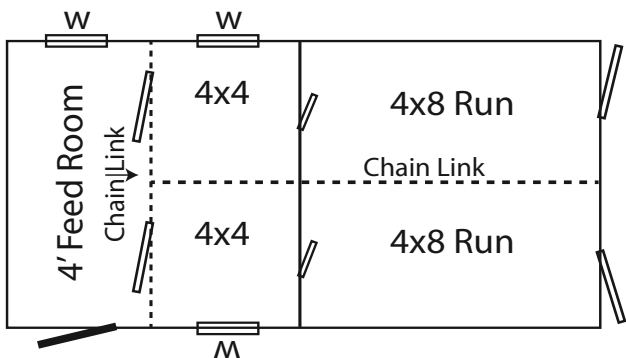

Capacity
1

Capacity
2

Rear View of Shed and Box

Traditional 8x16 Double Kennel

- Lite Gray L-P Smartside Siding
- Dark Gray Trim

Shown with optional Pewter Gray Metal Roof

Traditional

8x14 Double Kennel