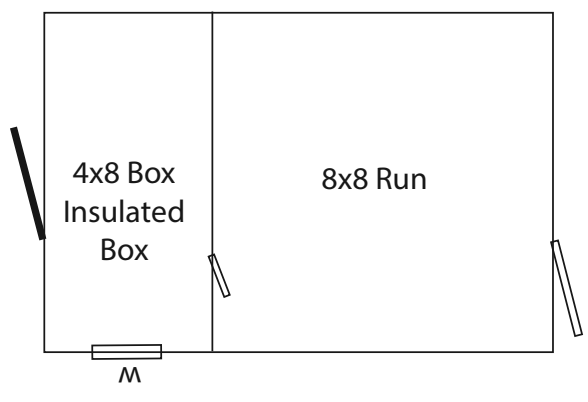

Capacity
1

Rear View of
Shed and Box

Capacity
1

Rear View of Shed and Box

Traditional 8x10 Kennel

- White L-P Smartside Siding
- Black Trim
- Charcoal Shingles

15

Elite