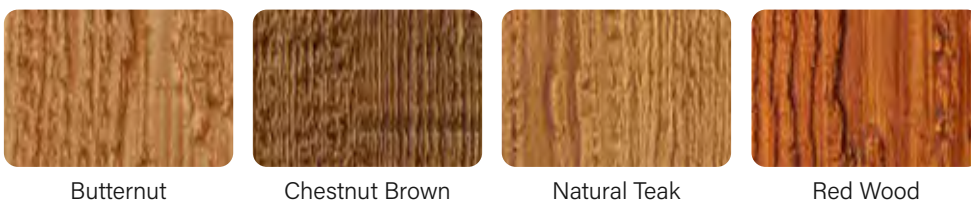

Charcoal

Forest Green

Nickel Gray

Walnut Brown

Weather Gray

Cedar

Williamsburg Slate

CHOOSE YOUR PAINT COLORS

CHOOSE YOUR VINYL COLORS

* Indicates stock colors - all other colors are non-stock.

CHOOSE YOUR STAIN COLORS * Indicates Standard Stain Colors

URETHANE Stain Colors (OPTIONAL) Note: Urethane colors are only available on LP Siding.