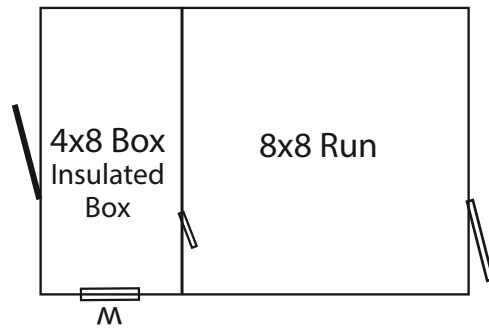

Capacity
1

Rear View of
Shed and Box

Capacity
1

Rear View of Shed and Box

Traditional 8x10 Kennel

- White L-P Smartside Siding
- Black Trim
- Charcoal Shingles

15

Elite