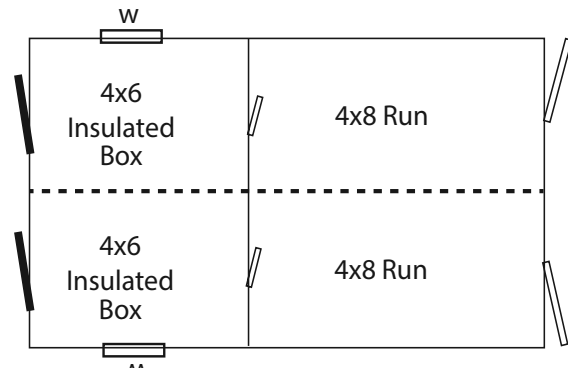

Traditional

8x14 Double Kennel

- Buckskin L-P Smartside Siding
- White Trim
- Walnut Brown Shingles