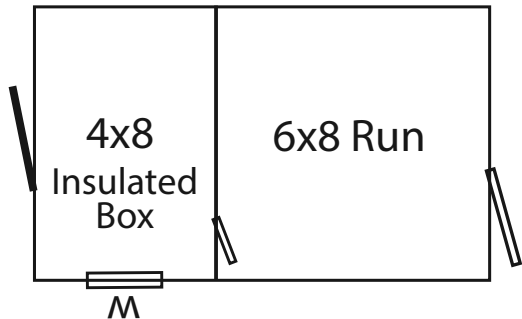

Capacity
1

Elite 8x10 Kennel

- Navaho White L-P Smartside Siding
- Buckskin Trim
- Walnut Brown Shingles

Shown with optional 9-lite door, Octagon Windows, Slat Shutters, Interior Chain link Door, Elite Gable Vents & Vinyl Post Covers

7