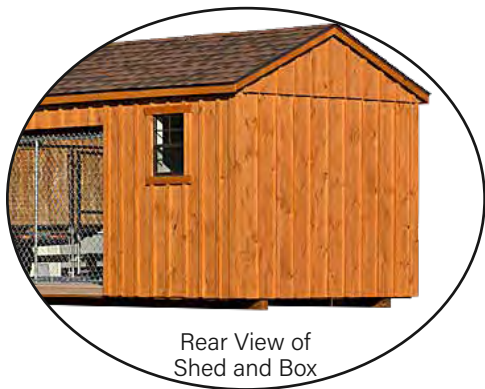

Rear View of Shed and Box