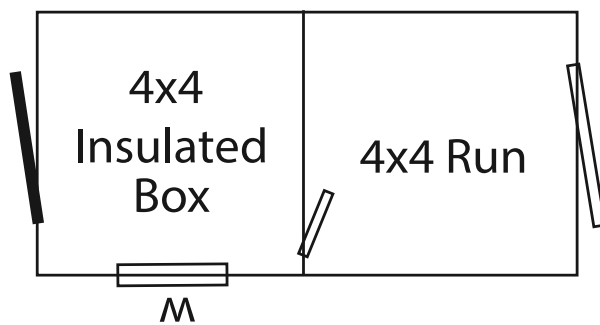

Capacity
1

Traditional 4x8 Kennel

- Lite Gray L-P Smartside Siding
- White Trim
- Weatherwood Shingles