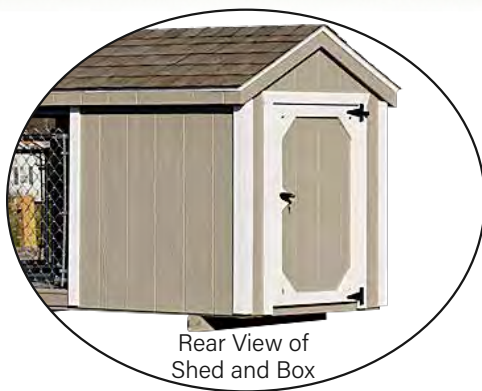

Rear View of
Shed and Box

*Kennels with vinyl siding come
standard with \ 4ft glassboard on
outside wall and vinyl post covers*

Capacity
1

Rear View of
Shed and Box

Traditional

6x10 Kennel

- Tan L-P Smartside Siding
- Red Trim
- Red Metal Roof

Shown with optional metal roof

Traditional 6x8 Kennel

- Board & Batten Siding
- Natural Stain
- Walnut Brown Shingles
- Chestnut Color Door

Shown with optional 9-Lite Door

Capacity
1

Rear View of
Shed and Box

Capacity
1

Rear View of
Shed and Box

Traditional 4x8 Kennel

- Lite Gray L-P Smartside Siding
- White Trim
- Weatherwood Shingles

Standard Features

30 Year
Architectural
Shingles

Insulated
Fiberglass Door
w/Keyed Latch