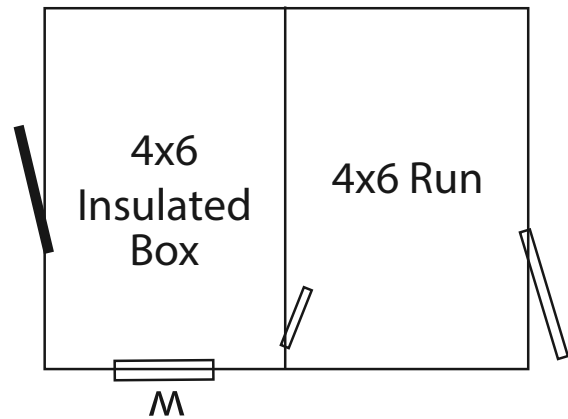

Traditional 6x8 Kennel

- Board & Batten Siding
- Natural Stain
- Walnut Brown Shingles
- Chestnut Color Door

Shown with optional 9-Lite Door

Capacity
1