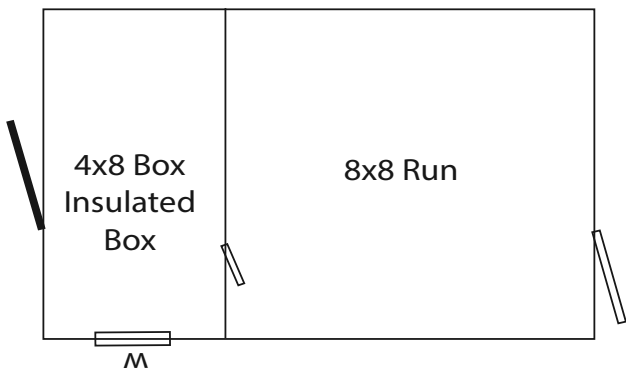

Capacity
1

Traditional 8x12 Kennel

- Tan Vinyl Siding
- Brown Trim
- Walnut Brown Shingles

Shown with optional Vinyl Shutters and optional vinyl siding