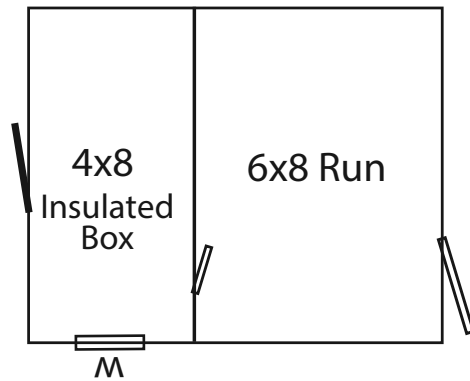

Rear View of
Shed and Box

*Kennels with vinyl siding come
standard with \ 4ft glassboard on
outside wall and vinyl post covers*

Capacity
1

Rear View of
Shed and Box

Traditional

6x10 Kennel

- Tan L-P Smartside Siding
- Red Trim
- Red Metal Roof