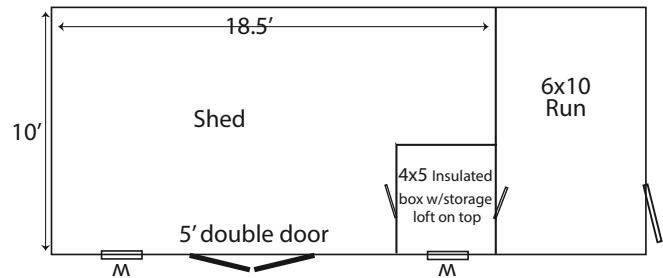

7

Traditional

10x24 Shed /Kennel Combo

- Buckskin L-P Smartside Siding
- Chestnut Trim
- Walnut Brown Shingles

*Also available in 10x20 & 10x18.
These sizes reduce the shed portion,
not the kennel.*

Rear View of
Shed and Box

Capacity
1

Capacity
2

Rear View of Shed and Box

Traditional 8x16 Double Kennel

- Lite Gray L-P Smartside Siding
- Dark Gray Trim

Shown with optional Pewter Gray Metal Roof

Traditional

8x14 Double Kennel