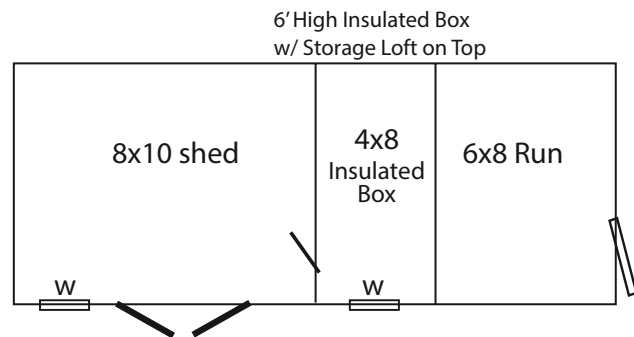

Rear View of Shed and Box

Also Available In 8x18 with 8x8 shed

Elite

8x16 Double Kennel

- Gray L-P Smartside Siding
- Dk.. Gray Trim
- Weatherwood Shingles
- White Door

Shown with optional Elite Gable Vents